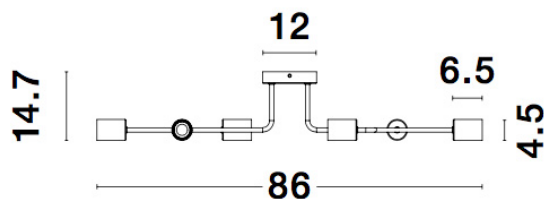

NOVA LUCE

PRODUCT DATASHEET

Version: 001

PRODUCT PHOTOGRAPH

GENERAL INFORMATION

Product Code	9156306
Collection	Decorative
Product Category	Spotlights
Product Family	Granso
Mounting Location	Ceiling
Application Environment	Indoor

DIMENSION & WEIGHT

LxWxH (cm)	L: 86 W: 31 H: 14.7
Cut out (cm)	N/A
Weight (Kgr)	1.7

TECHNICAL DRAWING

MATERIAL & COLOR

Product Color	Sandy Black
Body Material	Metal

APPLICATION & MOUNTING

Ambient Working Temp.	Max 45 oC
Type of Protection	IP20
Dimmable	Depends on the lamp
Type of Dimming (Optional)	N/A
Mounting type	Ceiling
Mounting Depth (cm)	N/A
Led Module Replaceable	Yes
Light Source	LED GU10

Power (Nominal)	Depends on the lamp
Input voltage (Nominal)	220-240Vac
Mains Frequency	50/60Hz

PHOTOMETRICAL DATA

Luminous Flux	Depends on the lamp
Color Temperature	Depends on the lamp
Light Color (Designation)	N/A