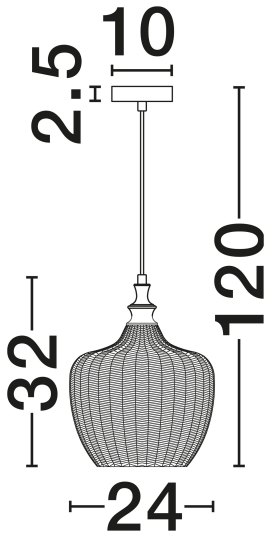

NOVA LUCE

PRODUCT DATASHEET

Version: 001

PRODUCT PHOTOGRAPH

TECHNICAL DRAWING

GENERAL INFORMATION

Product Code	9191241
Collection	Indoor
Product Category	Suspension
Product Family	Loni
Mounting Location	Ceiling
Application Environment	Indoor
Specifications	N/A

DIMENSION & WEIGHT

LxWxH (cm)	D: 24 H1: 32 H2: 120
Cut Out (cm)	N/A
Weight (Kgr)	1.6

MATERIAL & COLOR

Product Color	Gradient Champagne & Matt Black
Body Material	Glass & Metal

APPLICATION & MOUNTING

Ambient Working Temp.	Max 45°C
Type of Protection	IP20
Dimmable	Yes
Type of Dimming	N/A
Mounting type	Surface
Mounting Depth (cm)	N/A
Led Module Replaceable	Yes
Light Source	E27

Power (Nominal)	1x12W
Input voltage (Nominal)	100-240V
Mains Frequency	50/60Hz

PHOTOMETRICAL DATA

Luminous Flux	N/A
Color Temperature	N/A
Light Color (Designation)	N/A

WARRANTY

Warranty	3 Years
----------	----------------