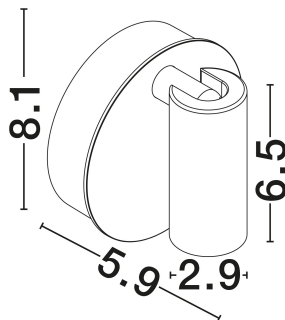

NOVA LUCE

PRODUCT DATASHEET

Version: 001

PRODUCT PHOTOGRAPH

GENERAL INFORMATION

Product Code	9011930
Collection	Indoor
Product Category	Wall
Product Family	Maglo
Mounting Location	Wall
Application Environment	Indoor
Specifications	N/A

DIMENSION & WEIGHT

LxWxH (cm)	D: 8.1 W: 5.9
Cut Out (cm)	N/A
Weight (Kgr)	0.2

MATERIAL & COLOR

Product Color	Sandy White
Body Material	Aluminium

APPLICATION & MOUNTING

Ambient Working Temp.	Max 45°C
Type of Protection	IP20
Dimmable	Yes
Type of Dimming	Touch
Mounting type	Wall
Mounting Depth (cm)	N/A
Led Module Replaceable	No
Light Source	LED

TECHNICAL DRAWING

NOVA LUCE S.A

Schimatari Viotias
32009, Greece

+30 22620 58 121
+30 22620 56 743

info@novaluce.com
www.novaluce.com