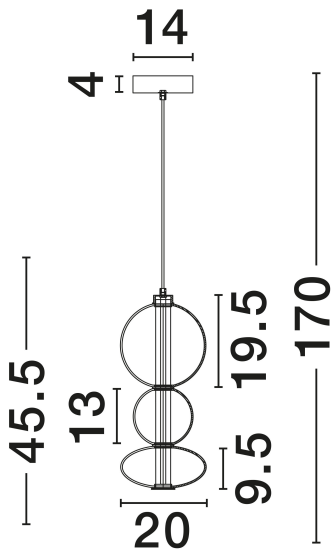

NOVA LUCE

PRODUCT DATASHEET

Version: 001

PRODUCT PHOTOGRAPH

TECHNICAL DRAWING

GENERAL INFORMATION

Product Code	9030555
Collection	Indoor
Product Category	Suspension
Product Family	Bally
Mounting Location	Ceiling
Application Environment	Indoor
Specifications	N/A

DIMENSION & WEIGHT

LxWxH (cm)	D: 20 H: 170
Cut Out (cm)	N/A
Weight (Kgr)	1.5

MATERIAL & COLOR

Product Color	Matt Black & Gradient Smokey Gray
Body Material	Metal & Glass

APPLICATION & MOUNTING

Ambient Working Temp.	Max 45°C
Type of Protection	IP20
Dimmable	Yes
Type of Dimming	Triac
Mounting type	Surface
Mounting Depth (cm)	N/A
Led Module Replaceable	No
Light Source	LED

Power (Nominal)	20W
Input voltage (Nominal)	220-240V
Mains Frequency	50/60Hz

PHOTOMETRICAL DATA

Luminous Flux	1400lm
Color Temperature	3000K
Light Color (Designation)	Warm White

WARRANTY

Warranty	3 Years
----------	----------------