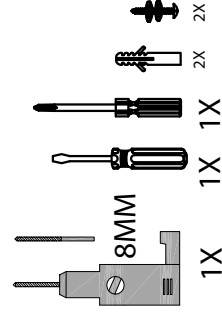

# NOVA LUCE

787003 787005

Turn off the general switch

Drill holes & apply plastic anchors  
With screws

Get the wire through

Connect the wires

Turn on the general switch

Tools