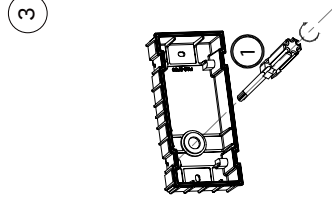

# NOVA LUCE

787003 787005

Turn off the general switch

Drill holes & apply plastic anchors  
With screws

Get the wire through

Connect the wires

Turn on the general switch

Tools