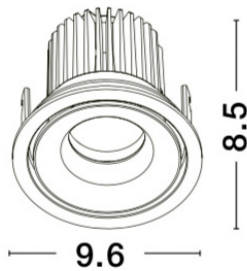

NOVA LUCE

PRODUCT DATASHEET

Version: 001

PRODUCT PHOTOGRAPH

TECHNICAL DRAWING

COMPATIBLE WITH

— On/Off Driver: Included

— Triac Driver: 9844019

— Dali Driver: 9621523

GENERAL INFORMATION

Product Code	7770441
Product Category	Downlights
Product Family	Mea
Mounting Location	Ceiling
Application Environment	Indoor

DIMENSION & WEIGHT

LxWxH (cm)	D: 9,6 H: 8,5
Cut out (cm)	8.5
Weight (Kgr)	0.387

Power (Nominal)	15 W
Input voltage (Nominal)	220-240Vac
Mains Frequency	50/60Hz
Output voltage	40Vdc
Output Current	350mA
Power Factor	0.9
Efficiency	>73%
SVM	<0.4
Pst	<1
Class	II

PHOTOMETRICAL DATA

Luminous Flux	1283 lm
Luminous Efficacy	85,53 lm/W
Color Temperature	3000 K
Light Color (Designation)	Warm White
CRI	>90
SDCM	<3
Beam Angle	24
UGR	<18