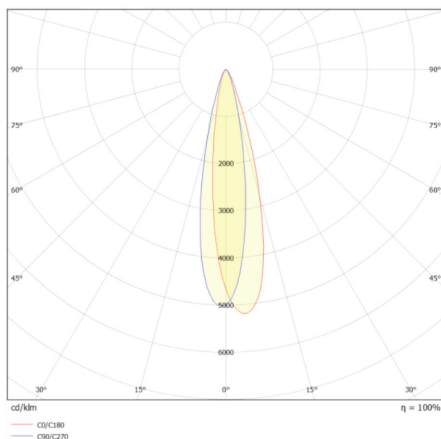

NOVA LUCE

PRODUCT DATASHEET

Version: 001

ELECTRICAL DATA

Power (Nominal)	15 W
Input voltage (Nominal)	220-240Vac
Mains Frequency	50/60Hz
Output voltage	40Vdc
Output Current	350mA
Power Factor	0.9
Efficiency	>73%
SVM	<0.4
Pst	<1
Class	II

PHOTOMETRICAL DATA

Luminous Flux	1283 lm
Luminous Efficacy	85,53 lm/W
Color Temperature	3000 K
Light Color (Designation)	Warm White
CRI	>90
SDCM	<3
Beam Angle	24
UGR	<18

LIFESPAN

Lifetime	50000 hours

CERTIFICATES

Certificates	CE, UKCA

WARRANTY

Warranty	5 years

LIGHT DISTRIBUTION

NOVA LUCE S.A

Schimatari Viotias
32009, Greece

+30 22620 58 121
+30 22620 56 743

info@novaluce.com
www.novaluce.com