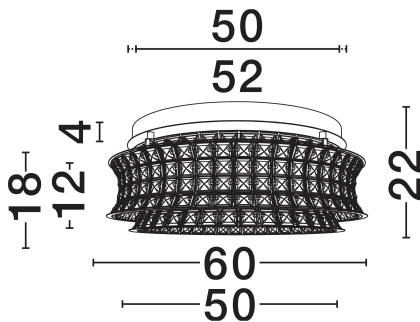

NOVA LUCE

PRODUCT DATASHEET

Version: 001

PRODUCT PHOTOGRAPH

TECHNICAL DRAWING

GENERAL INFORMATION

Product Code	9019771
Collection	Indoor
Product Category	Ceiling
Product Family	Celysia
Mounting Location	Wall
Application Environment	Indoor
Specifications	N/A

DIMENSION & WEIGHT

LxWxH (cm)	D: 60 H: 22
Cut Out (cm)	N/A
Weight (Kgr)	10.6

MATERIAL & COLOR

Product Color	Chrome
Body Material	Metal & Crystal

APPLICATION & MOUNTING

Ambient Working Temp.	Max 45°C
Type of Protection	IP20
Dimmable	Yes
Type of Dimming	Triac
Mounting type	Surface
Mounting Depth (cm)	N/A
Led Module Replaceable	No
Light Source	LED