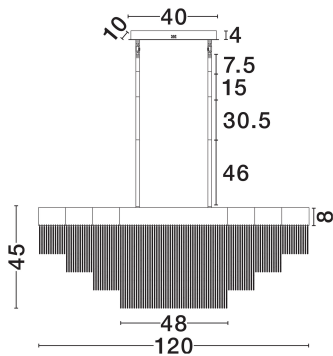

NOVA LUCE

PRODUCT DATASHEET

Version: 001

PRODUCT PHOTOGRAPH

TECHNICAL DRAWING

GENERAL INFORMATION

Product Code	9186997
Collection	Indoor
Product Category	Ceiling
Product Family	Revia
Mounting Location	Wall
Application Environment	Indoor
Specifications	N/A

DIMENSION & WEIGHT

LxWxH (cm)	: 120 W: 31 H: 66.3-157.8
Cut Out (cm)	N/A
Weight (Kgr)	12

MATERIAL & COLOR

Product Color	Brushed Gold
Body Material	Steel & Aluminium

APPLICATION & MOUNTING

Ambient Working Temp.	Max 45°C
Type of Protection	IP20
Dimmable	Yes
Type of Dimming	Triac
Mounting type	Surface
Mounting Depth (cm)	N/A
Led Module Replaceable	No
Light Source	LED

Power (Nominal)	46W
Input voltage (Nominal)	220-240V
Mains Frequency	50/60Hz

PHOTOMETRICAL DATA

Luminous Flux	1654lm
Color Temperature	3000K
Light Color (Designation)	Warm White

WARRANTY

Warranty	3 Years
----------	----------------