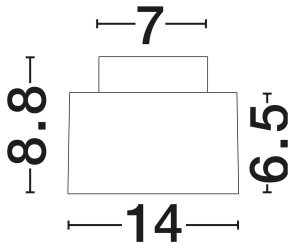

NOVA LUCE

PRODUCT DATASHEET

Version: 001

PRODUCT PHOTOGRAPH

GENERAL INFORMATION

Product Code	9695172
Collection	Indoor
Product Category	Ceiling
Product Family	????
Mounting Location	Ceiling
Application Environment	Indoor
Specifications	N/A

DIMENSION & WEIGHT

LxWxH (cm)	D: 14 H: 8.8
Cut Out (cm)	N/A
Weight (Kgr)	0.54

MATERIAL & COLOR

Product Color	Matt Gold
Body Material	Aluminium & Acrylic

TECHNICAL DRAWING

APPLICATION & MOUNTING

Ambient Working Temp.	Max 45°C
Type of Protection	IP20
Dimmable	No
Type of Dimming	N/A
Mounting type	Surface
Mounting Depth (cm)	N/A
Led Module Replaceable	No
Light Source	LED

NOVA LUCE S.A

Schimatari Viotias
32009, Greece

+30 22620 58 121
+30 22620 56 743

info@novaluce.com
www.novaluce.com