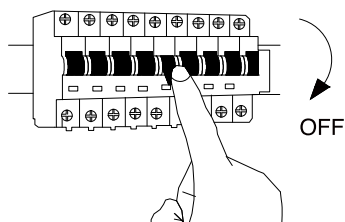

NOVA LUCE

9695109

1

Turn off the general switch

2

Apply plastic anchors
& tie up screws

3

Connect the wires & put it in place
by applying the side screws

4

Turn on the general switch