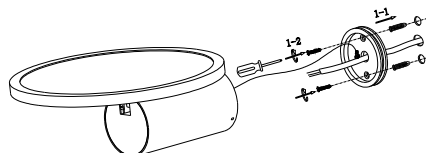

NOVA LUCE

9695109

1

Turn off the general switch

2

Apply plastic anchors
& tie up screws

3

Connect the wires & put it in place
by applying the side screws