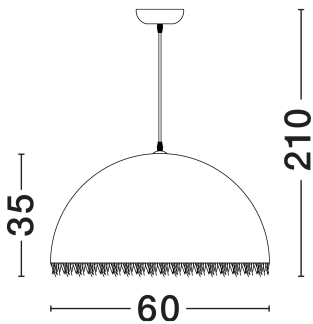

NOVA LUCE

PRODUCT DATASHEET

Version: 001

PRODUCT PHOTOGRAPH

TECHNICAL DRAWING

GENERAL INFORMATION

Product Code	9620169
Collection	Indoor
Product Category	Suspension
Product Family	Lalu
Mounting Location	Wall
Application Environment	Indoor
Specifications	N/A

DIMENSION & WEIGHT

LxWxH (cm)	D: 60 H: 210
Cut Out (cm)	N/A
Weight (Kgr)	1.3

MATERIAL & COLOR

Product Color	Sandy White
Body Material	Glass Fibre

APPLICATION & MOUNTING

Ambient Working Temp.	Max 45°C
Type of Protection	IP20
Dimmable	N/A
Type of Dimming	N/A
Mounting type	Surface
Mounting Depth (cm)	N/A
Led Module Replaceable	Yes
Light Source	E27