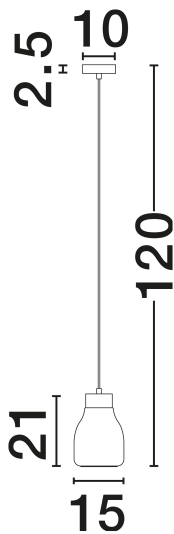

NOVA LUCE

PRODUCT DATASHEET

Version: 001

PRODUCT PHOTOGRAPH

TECHNICAL DRAWING

GENERAL INFORMATION

| | |
|-------------------------|------------|
| Product Code | 9009270 |
| Collection | Indoor |
| Product Category | Suspension |
| Product Family | Blacu |
| Mounting Location | Ceiling |
| Application Environment | Indoor |
| Specifications | N/A |

DIMENSION & WEIGHT

| | |
|--------------|--------------|
| LxWxH (cm) | D: 15 H: 120 |
| Cut Out (cm) | N/A |
| Weight (Kgr) | 0.55 |

MATERIAL & COLOR

| | |
|---------------|------------------------------|
| Product Color | Gradient Smokey Gray & Black |
| Body Material | Glass & Metal |

| | |
|-------------------------|-----------------|
| Power (Nominal) | 1x12W |
| Input voltage (Nominal) | 100-240V |
| Mains Frequency | 50/60Hz |

PHOTOMETRICAL DATA

| | |
|---------------------------|------------|
| Luminous Flux | N/A |
| Color Temperature | N/A |
| Light Color (Designation) | N/A |