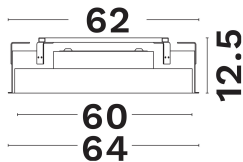

NOVA LUCE

PRODUCT DATASHEET

Version: 001

PRODUCT PHOTOGRAPH

GENERAL INFORMATION

Product Code	9058950
Product Category	Downlights-Commercial
Product Family	Perfect Profiles
Mounting Location	Ceiling
Application Environment	Indoor

DIMENSION & WEIGHT

LxWxH (cm)	D: 60 H:12.5 cm
Cut out (cm)	62,5
Weight (Kgr)	N/A

TECHNICAL DRAWING

MATERIAL & COLOR

Product Color	Black
Body Material	Aluminium
Cover Material	N/A

APPLICATION & MOUNTING

Ambient Working Temp.	45 C
Type of Protection	IP20
Protection Class IK	IK03
Dimmable	Yes
Type of Dimming (Optional)	Triac
Mounting type	Recessed
Mounting Depth (cm)	Ceiling
Led Module Replaceable	No
Light Source	Led
Adjustable	Yes

NOVA LUCE

PRODUCT DATASHEET

Version: 001

ELECTRICAL DATA

Power (Nominal)	40
Input voltage (Nominal)	220-240Vac
Mains Frequency	50/60Hz
Output voltage	N/A
Output Current	N/A
Power Factor	N/A
Efficiency	N/A
SVM	N/A
Pst	N/A
Class	I

PHOTOMETRICAL DATA

Luminous Flux	2400
Luminous Efficacy	60
Color Temperature	3000
Light Color (Designation)	Warm White
CRI	>80
SDCM	<3
Beam Angle	120
UGR	N/A

LIFESPAN

Lifetime	50000
----------	--------------