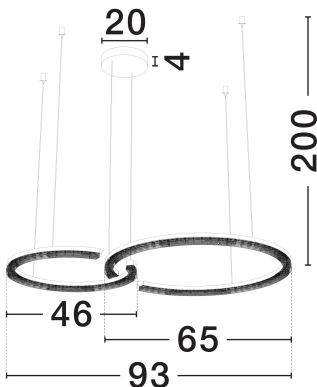

NOVA LUCE

PRODUCT DATASHEET

Version: 001

PRODUCT PHOTOGRAPH

TECHNICAL DRAWING

GENERAL INFORMATION

Product Code	9030961
Collection	Indoor
Product Category	Suspension
Product Family	Greamy
Mounting Location	Wall
Application Environment	Indoor
Specifications	N/A

DIMENSION & WEIGHT

LxWxH (cm)	D: 93 H: 200
Cut Out (cm)	N/A
Weight (Kgr)	3

MATERIAL & COLOR

Product Color	Sandy White
Body Material	Aluminium

APPLICATION & MOUNTING

Ambient Working Temp.	Max 45°C
Type of Protection	IP20
Dimmable	Yes
Type of Dimming	Triac
Mounting type	Surface
Mounting Depth (cm)	N/A
Led Module Replaceable	No
Light Source	LED

Power (Nominal)	49W
Input voltage (Nominal)	220-240V
Mains Frequency	50/60Hz

PHOTOMETRICAL DATA

Luminous Flux	3668lm
Color Temperature	3000K
Light Color (Designation)	Warm White

WARRANTY

Warranty	3 Years
----------	----------------