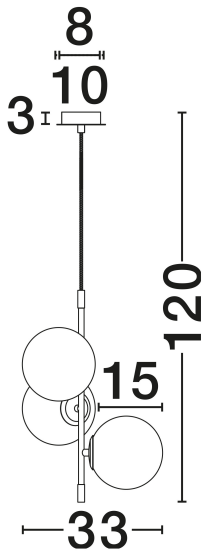

## PRODUCT PHOTOGRAPH

## TECHNICAL DRAWING

## DIMENSION & WEIGHT

LxWxH (cm)	L: 95 D: 15 H: 120
Cut Out (cm)	N/A
Weight (Kgr)	1.75