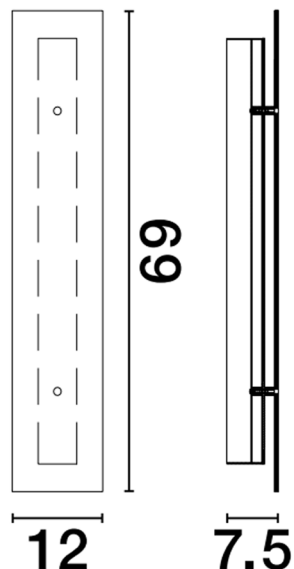

NOVA LUCE

PRODUCT DATASHEET

Version: 001

PRODUCT PHOTOGRAPH

GENERAL INFORMATION

Product Code	9695265
Collection	Decorative
Product Category	Wall
Product Family	Pauline
Mounting Location	Wall
Application Environment	Indoor

DIMENSION & WEIGHT

LxWxH (cm)	L: 12 W: 7,5 H: 69
Cut out (cm)	N/A
Weight (Kgr)	1.0

TECHNICAL DRAWING

MATERIAL & COLOR

Product Color	Sandy Black
Body Material	Aluminium & Glass

APPLICATION & MOUNTING

Ambient Working Temp.	Max 45 oC
Type of Protection	IP20
Dimmable	No
Type of Dimming (Optional)	N/A
Mounting type	Wall
Mounting Depth (cm)	N/A
Led Module Replaceable	No
Light Source	LED

Power (Nominal)	15W
Input voltage (Nominal)	220-240Vac
Mains Frequency	50/60Hz

PHOTOMETRICAL DATA

Luminous Flux	1187 lm
Color Temperature	3000K
Light Color (Designation)	Warm White

WARRANTY

Warranty	3 Years
----------	----------------