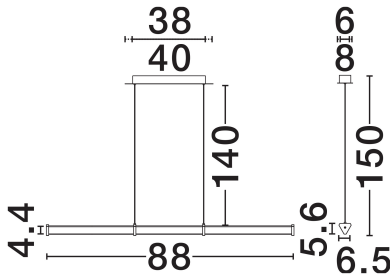

NOVA LUCE

PRODUCT DATASHEET

Version: 001

PRODUCT PHOTOGRAPH

TECHNICAL DRAWING

GENERAL INFORMATION

Product Code	9214144
Collection	Indoor
Product Category	Suspension
Product Family	PHEME
Mounting Location	Wall
Application Environment	Indoor
Specifications	N/A

DIMENSION & WEIGHT

LxWxH (cm)	L: 88 W: 8 H: 150
Cut Out (cm)	N/A
Weight (Kgr)	1.9

MATERIAL & COLOR

Product Color	Matt Black & Satin Nickel
Body Material	Metal & Acrylic

APPLICATION & MOUNTING

Ambient Working Temp.	Max 45°C
Type of Protection	IP20
Dimmable	Yes
Type of Dimming	Triac
Mounting type	Surface
Mounting Depth (cm)	N/A
Led Module Replaceable	No
Light Source	LED

Power (Nominal)	13W
Input voltage (Nominal)	220-240V
Mains Frequency	50/60Hz

PHOTOMETRICAL DATA

Luminous Flux	910lm
Color Temperature	3000K
Light Color (Designation)	Warm White

WARRANTY

Warranty	3 Years
----------	----------------