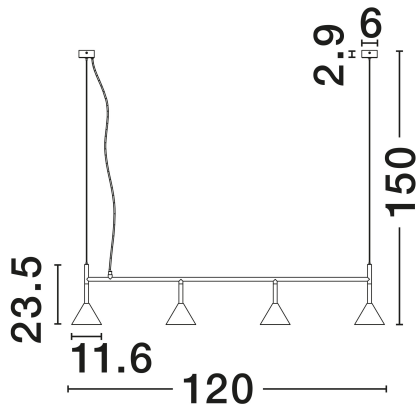

NOVA LUCE

PRODUCT DATASHEET

Version: 001

PRODUCT PHOTOGRAPH

TECHNICAL DRAWING

GENERAL INFORMATION

Product Code	9011432
Collection	Indoor
Product Category	Suspension
Product Family	Conico
Mounting Location	Suspension
Application Environment	Indoor
Specifications	N/A

DIMENSION & WEIGHT

LxWxH (cm)	L: 122 W: 11.6 H: 150
Cut Out (cm)	N/A
Weight (Kgr)	1.2

MATERIAL & COLOR

Product Color	Oxide Gold & Black
Body Material	Aluminium

APPLICATION & MOUNTING

Ambient Working Temp.	Max 45°C
Type of Protection	IP20
Dimmable	Yes
Type of Dimming	N/A
Mounting type	Surface
Mounting Depth (cm)	N/A
Led Module Replaceable	Yes
Light Source	MR16/GU10

Power (Nominal)	4 x 10W
Input voltage (Nominal)	100-240V
Mains Frequency	50/60Hz

PHOTOMETRICAL DATA

Luminus Flux	N/A
Color Temperature	N/A
Light Color (Designation)	N/A

WARRANTY

Warranty	3 Years
----------	----------------