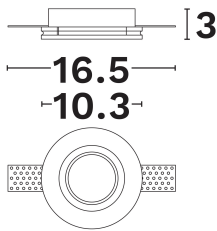

NOVA LUCE

PRODUCT DATASHEET

Version: 001

PRODUCT PHOTOGRAPH

GENERAL INFORMATION

Product Code	9879108
Product Category	Downlights-Gu10
Product Family	Cosimo
Mounting Location	Ceiling
Application Environment	Indoor

DIMENSION & WEIGHT

LxWxH (cm)	D:10.3 H: 3 cm
Cut out (cm)	10,8
Weight (Kgr)	0,285

TECHNICAL DRAWING

MATERIAL & COLOR

Product Color	White
Body Material	Gypsum
Cover Material	N/A

APPLICATION & MOUNTING

Ambient Working Temp.	45 C
Type of Protection	IP20
Protection Class IK	N/A
Dimmable	N/A
Type of Dimming (Optional)	N/A
Mounting type	Trimless
Mounting Depth (cm)	Ceiling
Led Module Replaceable	Yes
Light Source	Led Gu10 / Mr16
Adjustable	Yes