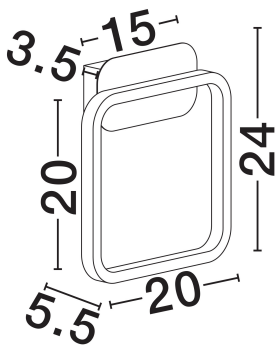

NOVA LUCE

PRODUCT DATASHEET

Version: 001

PRODUCT PHOTOGRAPH

TECHNICAL DRAWING

GENERAL INFORMATION

Product Code	9001105
Collection	Indoor
Product Category	Wall
Product Family	Imar
Mounting Location	Wall
Application Environment	Indoor
Specifications	N/A

DIMENSION & WEIGHT

LxWxH (cm)	L: 20 W: 5.5 H: 24
Cut Out (cm)	N/A
Weight (Kgr)	0.35

MATERIAL & COLOR

Product Color	Sandy Black & Gold
Body Material	Steel & Aluminium

APPLICATION & MOUNTING

Ambient Working Temp.	Max 45°C
Type of Protection	IP20
Dimmable	No
Type of Dimming	N/A
Mounting type	Surface
Mounting Depth (cm)	N/A
Led Module Replaceable	No
Light Source	LED

Power (Nominal)	13W
Input voltage (Nominal)	220-240V
Mains Frequency	50/60Hz

PHOTOMETRICAL DATA

Luminous Flux	563lm
Color Temperature	3200K
Light Color (Designation)	Warm White

WARRANTY

Warranty	3 Years
----------	----------------