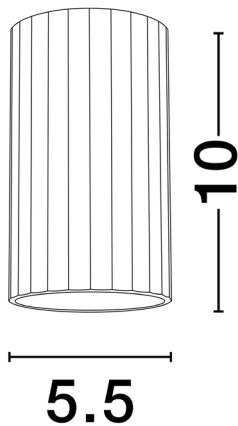

NOVA LUCE

PRODUCT DATASHEET

Version: 001

PRODUCT PHOTOGRAPH

TECHNICAL DRAWING

GENERAL INFORMATION

Product Code	9011333
Collection	Decorative
Product Category	Wall
Product Family	Mare
Mounting Location	Wall
Application Environment	Indoor
Specifications	

DIMENSION & WEIGHT

LxWxH (cm)	D:5.5 H:10
Cut out (cm)	N/A
Weight (Kgr)	0.1

MATERIAL & COLOR

Product Color	Black
Body Material	Aluminium

APPLICATION & MOUNTING

Ambient Working Temp.	Max 45 oC
Type of Protection	IP20
Dimmable	Depend On Lamp
Type of Dimming	Depend On Lamp
Mounting type	Surface
Mounting Depth (cm)	N/A
Led Module Replaceable	Yes
Light Source	LED GU10

Power (Nominal)	10 W
Input voltage (Nominal)	220-240Vac
Mains Frequency	50/60Hz

PHOTOMETRICAL DATA

Luminus Flux	Depend On Lamp
Color Temperature	Depend On Lamp
Light Color (Designation)	Warm White

WARRANTY