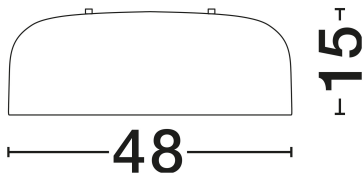

NOVA LUCE

PRODUCT DATASHEET

Version: 001

PRODUCT PHOTOGRAPH

GENERAL INFORMATION

Product Code	526806
Collection	Indoor
Product Category	Ceiling
Product Family	Perleto
Mounting Location	Ceiling
Application Environment	Indoor
Specifications	N/A

DIMENSION & WEIGHT

LxWxH (cm)	D: 48 H: 15
Cut Out (cm)	N/A
Weight (Kgr)	2

MATERIAL & COLOR

Product Color	Matt Black
Body Material	Acrylic & Metal

TECHNICAL DRAWING

APPLICATION & MOUNTING

Ambient Working Temp.	Max 45°C
Type of Protection	IP20
Dimmable	Yes
Type of Dimming	N/A
Mounting type	Surface
Mounting Depth (cm)	N/A
Led Module Replaceable	Yes
Light Source	E27