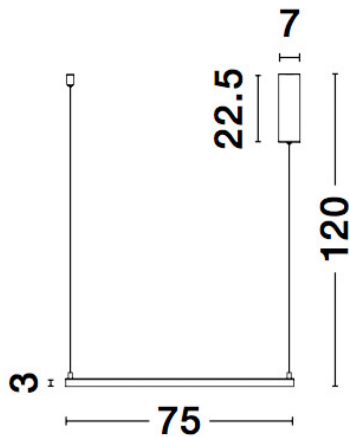

TECHNICAL DRAWING

MATERIAL & COLOR

Product Color	Sandy White
Body Material	Aluminium & Acrylic

APPLICATION & MOUNTING

Ambient Working Temp.	Max 45 oC
Type of Protection	IP20
Dimmable	Yes
Type of Dimming (Optional)	Triac
Mounting type	Ceiling
Mounting Depth (cm)	N/A
Led Module Replaceable	No
Light Source	LED

NOVA LUCE S.A

Schimatari Viotias
32009, Greece

+30 22620 58 121
+30 22620 56 743

info@novaluce.com
www.novaluce.com