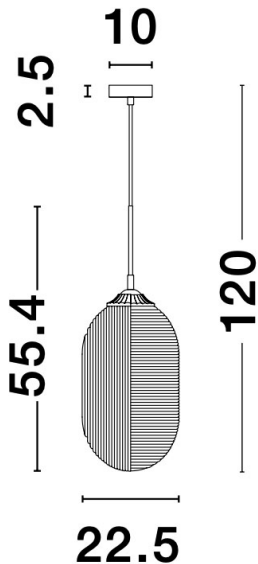

NOVA LUCE

PRODUCT DATASHEET

Version: 001

PRODUCT PHOTOGRAPH

TECHNICAL DRAWING

GENERAL INFORMATION

Product Code	9119112
Collection	Decorative
Product Category	Suspension
Product Family	Athena
Mounting Location	Ceiling
Application Environment	Indoor

DIMENSION & WEIGHT

LxWxH (cm)	D: 22.5 H: 120
Cut out (cm)	N/A
Weight (Kgr)	1.5

MATERIAL & COLOR

Product Color	Brass & Opal
Body Material	Metal & Glass

APPLICATION & MOUNTING

Ambient Working Temp.	Max 45 oC
Type of Protection	IP20
Dimmable	Depends on the lamp
Type of Dimming (Optional)	N/A
Mounting type	Ceiling
Mounting Depth (cm)	N/A
Led Module Replaceable	Yes
Light Source	LED E27

Power (Nominal)	Depends on the lamp
Input voltage (Nominal)	220-240Vac
Mains Frequency	50/60Hz

PHOTOMETRICAL DATA

Luminous Flux	Depends on the lamp
Color Temperature	Depends on the lamp
Light Color (Designation)	N/A