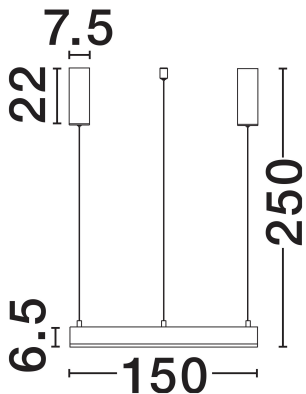

NOVA LUCE

PRODUCT DATASHEET

Version: 001

PRODUCT PHOTOGRAPH

TECHNICAL DRAWING

GENERAL INFORMATION

Product Code	9530221
Collection	Indoor
Product Category	Suspension
Product Family	Motif
Mounting Location	Wall
Application Environment	Indoor
Specifications	N/A

DIMENSION & WEIGHT

LxWxH (cm)	D: 150 H: 250
Cut Out (cm)	N/A
Weight (Kgr)	4.2

MATERIAL & COLOR

Product Color	Sandy White
Body Material	Aluminium & Acrylic

APPLICATION & MOUNTING

Ambient Working Temp.	Max 45°C
Type of Protection	IP20
Dimmable	Yes
Type of Dimming	Triac
Mounting type	Surface
Mounting Depth (cm)	N/A
Led Module Replaceable	No
Light Source	LED

Power (Nominal)	80W
Input voltage (Nominal)	220-240V
Mains Frequency	50/60Hz

PHOTOMETRICAL DATA

Luminous Flux	6000lm
Color Temperature	2700-6000K
Light Color (Designation)	WW - CW

WARRANTY

Warranty	3 Years
----------	----------------