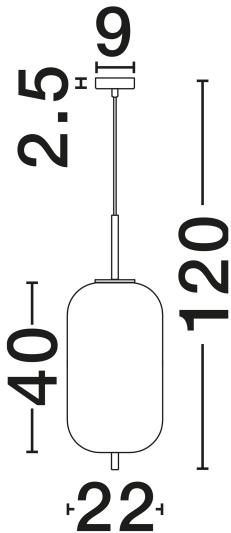

NOVA LUCE

PRODUCT DATASHEET

Version: 001

PRODUCT PHOTOGRAPH

TECHNICAL DRAWING

GENERAL INFORMATION

Product Code	9624072
Collection	Indoor
Product Category	Suspension
Product Family	Lato
Mounting Location	Ceiling
Application Environment	Indoor
Specifications	N/A

DIMENSION & WEIGHT

LxWxH (cm)	D: 22 H: 120
Cut Out (cm)	N/A
Weight (Kgr)	2.5

MATERIAL & COLOR

Product Color	Opal & Black
Body Material	Glass & Metal

APPLICATION & MOUNTING

Ambient Working Temp.	Max 45°C
Type of Protection	IP20
Dimmable	Yes
Type of Dimming	N/A
Mounting type	Surface
Mounting Depth (cm)	N/A
Led Module Replaceable	Yes
Light Source	?27

Power (Nominal)	1x12W
Input voltage (Nominal)	100-240V
Mains Frequency	50/60Hz

PHOTOMETRICAL DATA

Luminous Flux	N/A
Color Temperature	N/A
Light Color (Designation)	N/A

WARRANTY

Warranty	3 Years
----------	----------------