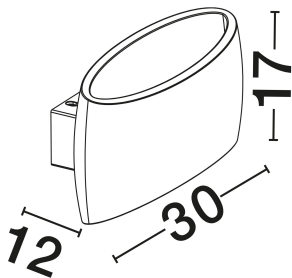

NOVA LUCE

PRODUCT DATASHEET

Version: 001

PRODUCT PHOTOGRAPH

TECHNICAL DRAWING

GENERAL INFORMATION

Product Code	9540409
Collection	Indoor
Product Category	Wall
Product Family	Pezzo
Mounting Location	Wall
Application Environment	Indoor
Specifications	N/A

DIMENSION & WEIGHT

LxWxH (cm)	L: 30 W: 12 H: 17
Cut Out (cm)	N/A
Weight (Kgr)	2.168

MATERIAL & COLOR

Product Color	Sandy White
Body Material	Gypsum

APPLICATION & MOUNTING

Ambient Working Temp.	Max 45°C
Type of Protection	IP20
Dimmable	Yes
Type of Dimming	N/A
Mounting type	Surface
Mounting Depth (cm)	N/A
Led Module Replaceable	Yes
Light Source	E27

Power (Nominal)	1x12W
Input voltage (Nominal)	100-240V
Mains Frequency	50/60Hz

PHOTOMETRICAL DATA

Luminous Flux	N/A
Color Temperature	N/A
Light Color (Designation)	N/A

WARRANTY

Warranty	3 Years
----------	----------------