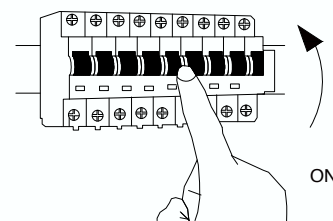

# NOVA LUCE

9853675 9353676

1

Turn off the general switch

2

Drill holes & apply plastic anchors  
With screws

3

Apply the product in to the hook

4

Connect the wires

5

Apply the product in to  
Place by rotating

5

Turn on the general switch