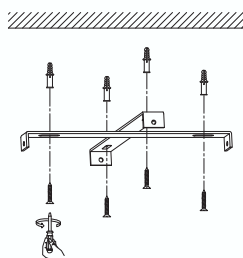

# NOVA LUCE

9853675 9353676

1

Turn off the general switch

2

Drill holes & apply plastic anchors  
With screws

3

Apply the product in to the hook

4

Connect the wires

5

Apply the product in to  
Place by rotating

5

Turn on the general switch