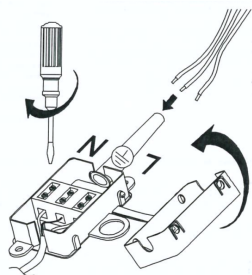

# NOVA LUCE

9853675 9353676

1

Turn off the general switch

2

Drill holes & apply plastic anchors  
With screws

3

Apply the product in to the hook

4

Connect the wires

5

Apply the product in to  
Place by rotating

5

Turn on the general switch