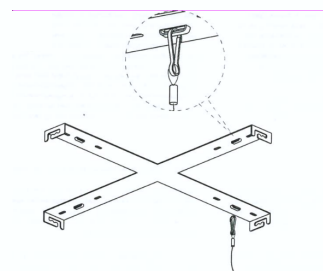

# NOVA LUCE

9853675 9353676

1

Turn off the general switch

2

Drill holes & apply plastic anchors  
With screws

3

Apply the product in to the hook

4

Connect the wires

5

Apply the product in to  
Place by rotating

5

Turn on the general switch