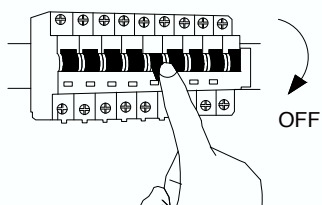

# NOVA LUCE

9853675 9353676

1

Turn off the general switch

2

Drill holes & apply plastic anchors  
With screws

3

Apply the product in to the hook

4

Connect the wires

5

Apply the product in to  
Place by rotating

5

Turn on the general switch