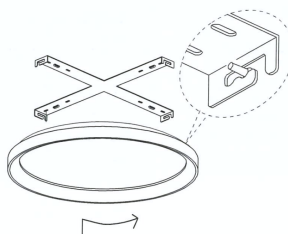

# NOVA LUCE

9853675 9353676

1

Turn off the general switch

2

Drill holes & apply plastic anchors  
With screws

3

Apply the product in to the hook

4

Connect the wires

5

Apply the product in to  
Place by rotating

5

Turn on the general switch