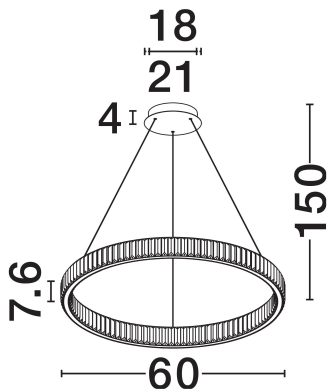

NOVA LUCE

PRODUCT DATASHEET

Version: 001

PRODUCT PHOTOGRAPH

TECHNICAL DRAWING

GENERAL INFORMATION

Product Code	9333075
Collection	Indoor
Product Category	Suspension
Product Family	Aurelia
Mounting Location	Wall
Application Environment	Indoor
Specifications	N/A

DIMENSION & WEIGHT

LxWxH (cm)	D: 60 H: 150
Cut Out (cm)	N/A
Weight (Kgr)	5

MATERIAL & COLOR

Product Color	Platinum Gold
Body Material	Metal & Crystal

APPLICATION & MOUNTING

Ambient Working Temp.	Max 45°C
Type of Protection	IP20
Dimmable	Yes
Type of Dimming	Triac
Mounting type	Surface
Mounting Depth (cm)	N/A
Led Module Replaceable	No
Light Source	LED

Power (Nominal)	41W
Input voltage (Nominal)	220-240V
Mains Frequency	50/60Hz

PHOTOMETRICAL DATA

Luminous Flux	2050lm
Color Temperature	3500K
Light Color (Designation)	Warm White

WARRANTY

Warranty	3 Years
----------	----------------