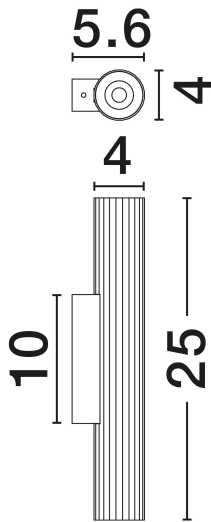

NOVA LUCE

PRODUCT DATASHEET

Version: 001

PRODUCT PHOTOGRAPH

GENERAL INFORMATION

Product Code	9060308
Collection	Indoor
Product Category	Wall
Product Family	Riveta
Mounting Location	Wall
Application Environment	Indoor
Specifications	N/A

DIMENSION & WEIGHT

LxWxH (cm)	D: 4 W: 5.6 H: 25
Cut Out (cm)	N/A
Weight (Kgr)	0.33

MATERIAL & COLOR

Product Color	Black Nickel
Body Material	Aluminium

APPLICATION & MOUNTING

Ambient Working Temp.	Max 45°C
Type of Protection	IP20
Dimmable	No
Type of Dimming	N/A
Mounting type	Surface
Mounting Depth (cm)	N/A
Led Module Replaceable	No
Light Source	LED

TECHNICAL DRAWING

NOVA LUCE S.A

Schimatari Viotias
32009, Greece

+30 22620 58 121
+30 22620 56 743

info@novaluce.com
www.novaluce.com