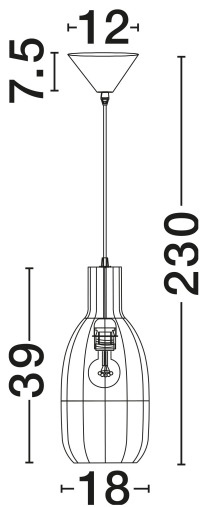

NOVA LUCE

PRODUCT DATASHEET

Version: 001

PRODUCT PHOTOGRAPH

TECHNICAL DRAWING

GENERAL INFORMATION

Product Code	9586626
Collection	Indoor
Product Category	Suspension
Product Family	Ona
Mounting Location	Ceiling
Application Environment	Indoor
Specifications	N/A

DIMENSION & WEIGHT

LxWxH (cm)	D: 18 H: 230
Cut Out (cm)	N/A
Weight (Kgr)	0.62

MATERIAL & COLOR

Product Color	Natural & Sandy Black
Body Material	Corn Skin Rope&Steel

APPLICATION & MOUNTING

Ambient Working Temp.	Max 45°C
Type of Protection	IP20
Dimmable	Yes
Type of Dimming	N/A
Mounting type	Surface
Mounting Depth (cm)	N/A
Led Module Replaceable	Yes
Light Source	E27

NOVA LUCE S.A

Schimatari Viotias
32009, Greece

+30 22620 58 121
+30 22620 56 743

info@novaluce.com
www.novaluce.com