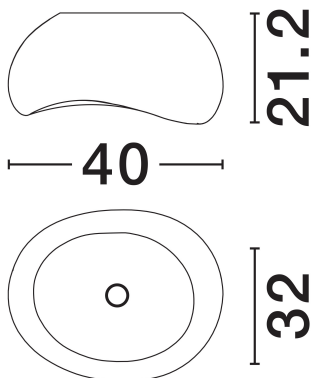

NOVA LUCE

PRODUCT DATASHEET

Version: 001

PRODUCT PHOTOGRAPH

GENERAL INFORMATION

Product Code	9002677
Collection	Indoor
Product Category	Ceiling
Product Family	Aere
Mounting Location	Wall
Application Environment	Indoor
Specifications	N/A

DIMENSION & WEIGHT

LxWxH (cm)	L: 40 W: 32 H: 21.2
Cut Out (cm)	N/A
Weight (Kgr)	2.5

MATERIAL & COLOR

Product Color	Stone Gray
Body Material	Polyurethane & Resin

TECHNICAL DRAWING

APPLICATION & MOUNTING

Ambient Working Temp.	Max 45°C
Type of Protection	IP20
Dimmable	N/A
Type of Dimming	N/A
Mounting type	Surface
Mounting Depth (cm)	N/A
Led Module Replaceable	Yes
Light Source	E27

NOVA LUCE S.A

Schimatari Viotias
32009, Greece

+30 22620 58 121
+30 22620 56 743

info@novaluce.com
www.novaluce.com