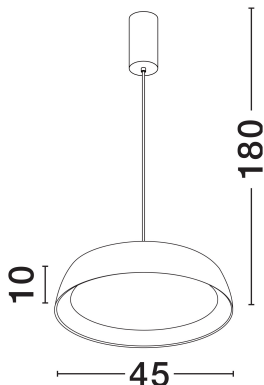

NOVA LUCE

PRODUCT DATASHEET

Version: 001

PRODUCT PHOTOGRAPH

TECHNICAL DRAWING

GENERAL INFORMATION

Product Code	9030507
Collection	Indoor
Product Category	Suspension
Product Family	Sigi
Mounting Location	Wall
Application Environment	Indoor
Specifications	N/A

DIMENSION & WEIGHT

LxWxH (cm)	D: 45 H: 180
Cut Out (cm)	N/A
Weight (Kgr)	3.6

MATERIAL & COLOR

Product Color	Sandy Black
Body Material	Aluminiu, Metal, Acrylic & Imitated Wood

APPLICATION & MOUNTING

Ambient Working Temp.	Max 45°C
Type of Protection	IP20
Dimmable	Yes
Type of Dimming	Triac
Mounting type	Surface
Mounting Depth (cm)	N/A
Led Module Replaceable	No
Light Source	LED

Power (Nominal)	40W
Input voltage (Nominal)	220-240V
Mains Frequency	50/60Hz

PHOTOMETRICAL DATA

Luminous Flux	3111lm
Color Temperature	3000K
Light Color (Designation)	Warm White

WARRANTY

Warranty	3 Years
----------	----------------