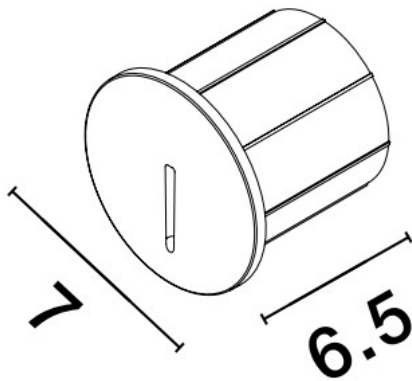

NOVA LUCE

PRODUCT DATASHEET

Version: 001

PRODUCT PHOTOGRAPH

TECHNICAL DRAWING

GENERAL INFORMATION

Product Code	9136186
Collection	Outdoor
Product Category	Step Lights
Product Family	CIRCE
Mounting Location	Wall
Application Environment	Outdoor

DIMENSION & WEIGHT

LxWxH (cm)	D: 7 H: 6,5
Cut out (cm)	5.5
Weight (Kgr)	0.2

MATERIAL & COLOR

Product Color	White
Body Material	Aluminium

APPLICATION & MOUNTING

Ambient Working Temp.	Max 40 oC
Type of Protection	IP54
Dimmable	No
Type of Dimming (Optional)	N/A
Mounting type	Recessed
Mounting Depth (cm)	6.5
Led Module Replaceable	No
Light Source	LED

Power (Nominal)	3W
Input voltage (Nominal)	220-240Vac
Mains Frequency	50/60Hz

PHOTOMETRICAL DATA

Luminous Flux	170 lm
Color Temperature	3000K
Light Color (Designation)	Warm White

WARRANTY

Warranty	3 Years
----------	----------------