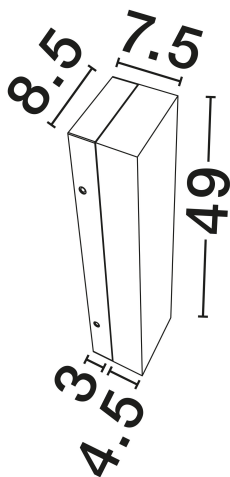

NOVA LUCE

PRODUCT DATASHEET

Version: 001

PRODUCT PHOTOGRAPH

GENERAL INFORMATION

Product Code	9019822
Collection	Indoor
Product Category	Wall
Product Family	Shado
Mounting Location	Wall
Application Environment	Indoor
Specifications	N/A

DIMENSION & WEIGHT

LxWxH (cm)	L: 8.5 W: 7.5 H: 49
Cut Out (cm)	N/A
Weight (Kgr)	1.7

MATERIAL & COLOR

Product Color	Matt Black
Body Material	Steel, Aluminium & Imitated Alabaster

APPLICATION & MOUNTING

Ambient Working Temp.	Max 45°C
Type of Protection	IP20
Dimmable	No
Type of Dimming	N/A
Mounting type	Surface
Mounting Depth (cm)	N/A
Led Module Replaceable	No
Light Source	LED

TECHNICAL DRAWING

NOVA LUCE S.A

Schimatari Viotias
32009, Greece

+30 22620 58 121
+30 22620 56 743

info@novaluce.com
www.novaluce.com