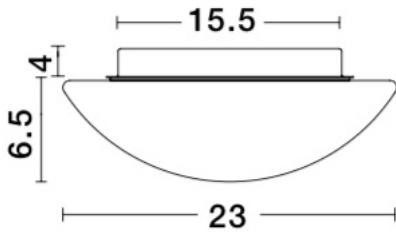

NOVA LUCE

PRODUCT DATASHEET

Version: 001

PRODUCT PHOTOGRAPH

TECHNICAL DRAWING

GENERAL INFORMATION

Product Code	832401
Collection	Indoor
Product Category	Bathroom
Product Family	Brest
Mounting Location	Ceiling
Application Environment	Indoor
Specifications	N/A

DIMENSION & WEIGHT

LxWxH (cm)	D: 23 H: 10.5
Cut Out (cm)	N/A
Weight (Kgr)	1

MATERIAL & COLOR

Product Color	White Opal
Body Material	Metal & Glass

APPLICATION & MOUNTING

Ambient Working Temp.	Max 45°C
Type of Protection	IP44
Dimmable	Yes
Type of Dimming	N/A
Mounting type	Surface
Mounting Depth (cm)	N/A
Led Module Replaceable	Yes
Light Source	E27

NOVA LUCE S.A

Schimatari Viotias
32009, Greece

+30 22620 58 121
+30 22620 56 743

info@novaluce.com
www.novaluce.com