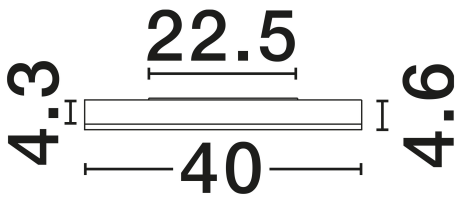

NOVA LUCE

PRODUCT DATASHEET

Version: 001

PRODUCT PHOTOGRAPH

TECHNICAL DRAWING

GENERAL INFORMATION

Product Code	9190858
Collection	Indoor
Product Category	Ceiling
Product Family	Siena
Mounting Location	Ceiling
Application Environment	Indoor
Specifications	N/A

DIMENSION & WEIGHT

LxWxH (cm)	D: 40 W: 4.6
Cut Out (cm)	N/A
Weight (Kgr)	2.53

MATERIAL & COLOR

Product Color	Sandy Black
Body Material	Aluminium & Acrylic

APPLICATION & MOUNTING

Ambient Working Temp.	Max 45°C
Type of Protection	IP20
Dimmable	Yes
Type of Dimming	Triac
Mounting type	Surface
Mounting Depth (cm)	N/A
Led Module Replaceable	No
Light Source	LED

Power (Nominal)	41W
Input voltage (Nominal)	220-240V
Mains Frequency	50/60Hz

PHOTOMETRICAL DATA

Luminous Flux	1638lm
Color Temperature	2700-3000-4000K
Light Color (Designation)	WW - NW

WARRANTY

Warranty	3 Years
----------	----------------