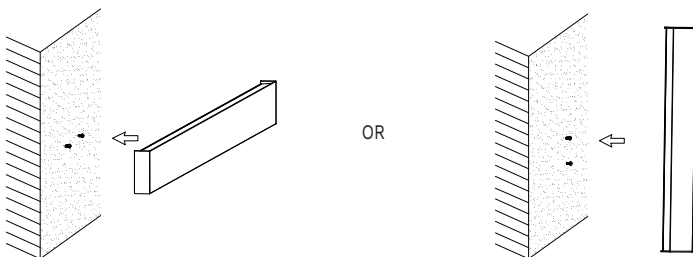

Tie up screws into place

6

Connect the wires

7

Fix product into place

8