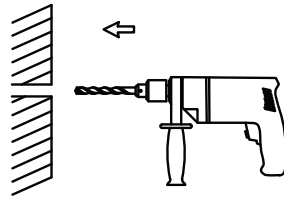

NOVA LUCE

9060612, 9060613, 9060614
 9060912, 9060913, 9060914
 9081200, 9081400, 9081500

9060612, 9060613, 9060614: 17 cm
 9060912, 9060913, 9060914: 33 cm
 9081200, 9081400, 9081500: 33 cm

1

Turn off the general switch

2

Make a 0.6 cm CutOut

3

Make holes into desirable positions

4

Apply plastic anchors

5

Tie up screws into place