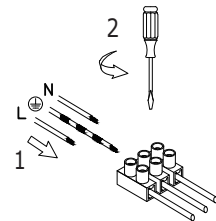

NOVA LUCE

9060612, 9060613, 9060614
 9060912, 9060913, 9060914
 9081200, 9081400, 9081500

9060612, 9060613, 9060614: 17 cm
 9060912, 9060913, 9060914: 33 cm
 9081200, 9081400, 9081500: 33 cm

1

Turn off the general switch

2

Make a 0.6 cm CutOut

3

Make holes into desirable positions

4

Apply plastic anchors

5

Tie up screws into place

6

Connect the wires

7

Fix product into place

8

Turn on the general switch