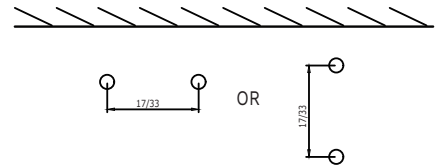

NOVA LUCE

9060612, 9060613, 9060614
 9060912, 9060913, 9060914
 9081200, 9081400, 9081500

9060612, 9060613, 9060614: 17 cm
 9060912, 9060913, 9060914: 33 cm
 9081200, 9081400, 9081500: 33 cm

1

Turn off the general switch

2

Make a 0.6 cm CutOut

3

Make holes into desirable positions

4

Apply plastic anchors

5

Tie up screws into place