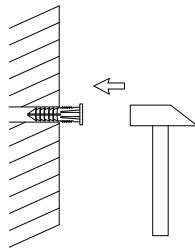

NOVA LUCE

9060612, 9060613, 9060614
 9060912, 9060913, 9060914
 9081200, 9081400, 9081500

9060612, 9060613, 9060614: 17 cm
 9060912, 9060913, 9060914: 33 cm
 9081200, 9081400, 9081500: 33 cm

1

Turn off the general switch

2

Make a 0.6 cm CutOut

3

Make holes into desirable positions

4

Apply plastic anchors

5

Tie up screws into place