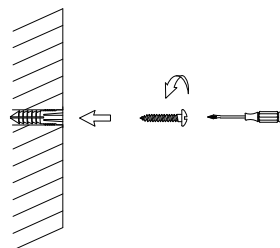

NOVA LUCE

9060612, 9060613, 9060614
 9060912, 9060913, 9060914
 9081200, 9081400, 9081500

9060612, 9060613, 9060614: 17 cm
 9060912, 9060913, 9060914: 33 cm
 9081200, 9081400, 9081500: 33 cm

1

Turn off the general switch

2

Make a 0.6 cm CutOut

3

Make holes into desirable positions

4

Apply plastic anchors

5

Tie up screws into place