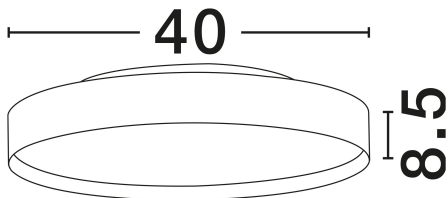

NOVA LUCE

PRODUCT DATASHEET

Version: 001

PRODUCT PHOTOGRAPH

TECHNICAL DRAWING

GENERAL INFORMATION

Product Code	9030532
Collection	Indoor
Product Category	Ceiling
Product Family	Roi
Mounting Location	Ceiling
Application Environment	Indoor
Specifications	N/A

DIMENSION & WEIGHT

LxWxH (cm)	D: 40 H: 8.5
Cut Out (cm)	N/A
Weight (Kgr)	2.6

MATERIAL & COLOR

Product Color	Sandy Black
Body Material	Aluminium & Metal & Acrylic

APPLICATION & MOUNTING

Ambient Working Temp.	Max 45°C
Type of Protection	IP20
Dimmable	Yes
Type of Dimming	Triac
Mounting type	Surface
Mounting Depth (cm)	N/A
Led Module Replaceable	No
Light Source	LED

Power (Nominal)	37W
Input voltage (Nominal)	220-240V
Mains Frequency	50/60Hz

PHOTOMETRICAL DATA

Luminous Flux	3555lm
Color Temperature	2700-3000K
Light Color (Designation)	Warm White

WARRANTY

Warranty	3 Years
----------	----------------