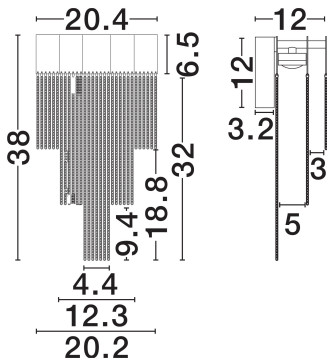

NOVA LUCE

PRODUCT DATASHEET

Version: 001

PRODUCT PHOTOGRAPH

TECHNICAL DRAWING

GENERAL INFORMATION

Product Code	9186999
Collection	Indoor
Product Category	Wall
Product Family	Revia
Mounting Location	Wall
Application Environment	Indoor
Specifications	N/A

DIMENSION & WEIGHT

LxWxH (cm)	L: 20.4 W: 12 H: 38
Cut Out (cm)	N/A
Weight (Kgr)	1.15

MATERIAL & COLOR

Product Color	Brushed Gold
Body Material	Steel & Aluminium

APPLICATION & MOUNTING

Ambient Working Temp.	Max 45°C
Type of Protection	IP20
Dimmable	Yes
Type of Dimming	Triac
Mounting type	Surface
Mounting Depth (cm)	N/A
Led Module Replaceable	No
Light Source	LED

Power (Nominal)	8W
Input voltage (Nominal)	220-240V
Mains Frequency	50/60Hz

PHOTOMETRICAL DATA

Luminous Flux	290lm
Color Temperature	3000K
Light Color (Designation)	Warm White

WARRANTY

Warranty	3 Years
----------	----------------