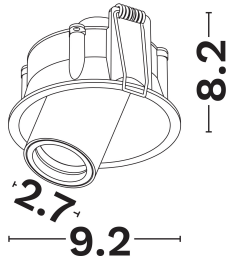

NOVA LUCE

PRODUCT DATASHEET

Version: 001

PRODUCT PHOTOGRAPH

GENERAL INFORMATION

Product Code	9232200
Product Category	Downlights-Semi-Recessed
Product Family	Cortis
Mounting Location	Ceiling
Application Environment	Indoor

DIMENSION & WEIGHT

LxWxH (cm)	D:9.2 H:8.2
Cut out (cm)	8,3
Weight (Kgr)	N/A

TECHNICAL DRAWING

MATERIAL & COLOR

Product Color	White
Body Material	Aluminium
Cover Material	N/A

APPLICATION & MOUNTING

Ambient Working Temp.	45 C
Type of Protection	IP20
Protection Class IK	IK04
Dimmable	Yes
Type of Dimming (Optional)	Triac/Dali
Mounting type	Recessed
Mounting Depth (cm)	Ceiling
Led Module Replaceable	No
Light Source	Led
Adjustable	Yes

PHOTOMETRICAL DATA

Luminous Flux	285
Luminous Efficacy	57
Color Temperature	3000
Light Color (Designation)	Warm White
CRI	>90
SDCM	<3
Beam Angle	24
UGR	<12

LIFESPAN

Lifetime	30000
----------	--------------