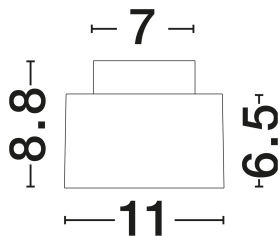

NOVA LUCE

PRODUCT DATASHEET

Version: 001

PRODUCT PHOTOGRAPH

GENERAL INFORMATION

Product Code	9030734
Collection	Indoor
Product Category	Ceiling
Product Family	????
Mounting Location	Ceiling
Application Environment	Indoor
Specifications	N/A

DIMENSION & WEIGHT

LxWxH (cm)	D: 11H: 8.8
Cut Out (cm)	N/A
Weight (Kgr)	0.4

MATERIAL & COLOR

Product Color	Sandy Black
Body Material	Aluminium & Acrylic

TECHNICAL DRAWING

APPLICATION & MOUNTING

Ambient Working Temp.	Max 45°C
Type of Protection	IP20
Dimmable	No
Type of Dimming	N/A
Mounting type	Surface
Mounting Depth (cm)	N/A
Led Module Replaceable	No
Light Source	LED

Power (Nominal)	16W
Input voltage (Nominal)	220-240V
Mains Frequency	50/60Hz

PHOTOMETRICAL DATA

Luminous Flux	787lm
Color Temperature	3000K
Light Color (Designation)	Warm White

WARRANTY

Warranty	3 Years
----------	----------------