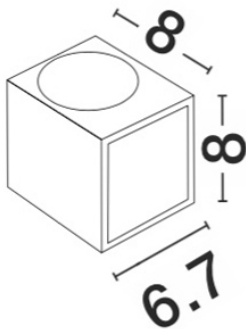

NOVA LUCE

PRODUCT DATASHEET

Version: 001

PRODUCT PHOTOGRAPH

TECHNICAL DRAWING

GENERAL INFORMATION

Product Code	710041
Collection	Outdoor
Product Category	Wall
Product Family	NERO
Mounting Location	Wall
Application Environment	Outdoor

DIMENSION & WEIGHT

LxWxH (cm)	L: 6,7 W: 8 H: 8
Cut out (cm)	N/A
Weight (Kgr)	0.3

MATERIAL & COLOR

Product Color	Dark Grey
Body Material	Aluminium&-Glass

APPLICATION & MOUNTING

Ambient Working Temp.	Max 40 oC
Type of Protection	IP54
Dimmable	No
Type of Dimming (Optional)	N/A
Mounting type	Surface
Mounting Depth (cm)	N/A
Led Module Replaceable	Yes
Light Source	GU10