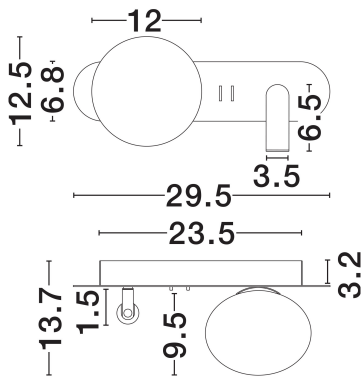

NOVA LUCE

PRODUCT DATASHEET

Version: 001

PRODUCT PHOTOGRAPH

TECHNICAL DRAWING

GENERAL INFORMATION

Product Code	9002106
Collection	Indoor
Product Category	Wall
Product Family	Noble
Mounting Location	Wall
Application Environment	Indoor
Specifications	N/A

DIMENSION & WEIGHT

LxWxH (cm)	L: 29.5 W: 13.6 H: 12.5
Cut Out (cm)	N/A
Weight (Kgr)	1

MATERIAL & COLOR

Product Color	Sandy Black
Body Material	Metal & Glass

APPLICATION & MOUNTING

Ambient Working Temp.	Max 45°C
Type of Protection	IP20
Dimmable	No
Type of Dimming	N/A
Mounting type	Surface
Mounting Depth (cm)	N/A
Led Module Replaceable	Yes
Light Source	LED G9

Power (Nominal)	1x5 & 3W
Input voltage (Nominal)	100-240V
Mains Frequency	50/60Hz

PHOTOMETRICAL DATA

Luminous Flux	182lm
Color Temperature	3000K
Light Color (Designation)	Warm White

WARRANTY

Warranty	3 Years
----------	----------------