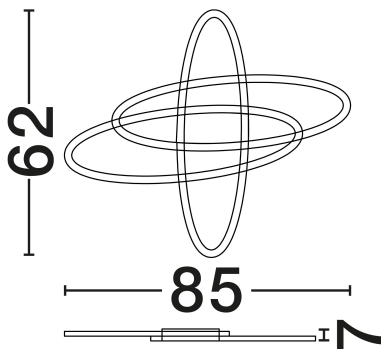

NOVA LUCE

PRODUCT DATASHEET

Version: 001

PRODUCT PHOTOGRAPH

GENERAL INFORMATION

Product Code	9011323
Collection	Indoor
Product Category	Ceiling
Product Family	Ipon
Mounting Location	Ceiling
Application Environment	Indoor
Specifications	N/A

DIMENSION & WEIGHT

LxWxH (cm)	L: 85 W: 62 H: 7
Cut Out (cm)	N/A
Weight (Kgr)	1.19

MATERIAL & COLOR

Product Color	Matt Black
Body Material	Aluminium & Acrylic & Steel

TECHNICAL DRAWING

APPLICATION & MOUNTING

Ambient Working Temp.	Max 45°C
Type of Protection	IP20
Dimmable	Yes
Type of Dimming	Triac
Mounting type	Surface
Mounting Depth (cm)	N/A
Led Module Replaceable	No
Light Source	LED

NOVA LUCE S.A

Schimatari Viotias
32009, Greece

+30 22620 58 121
+30 22620 56 743

info@novaluce.com
www.novaluce.com