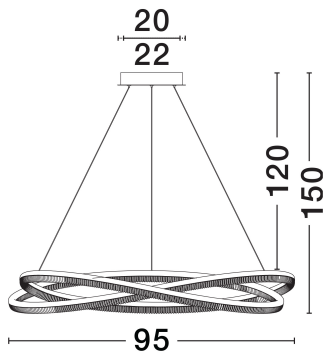

TECHNICAL DRAWING

GENERAL INFORMATION

Product Code	9186935
Collection	Indoor
Product Category	Suspension
Product Family	Ofelia
Mounting Location	Wall
Application Environment	Indoor
Specifications	N/A

DIMENSION & WEIGHT

LxWxH (cm)	D: 95 H: 150
Cut Out (cm)	N/A
Weight (Kgr)	3.8

MATERIAL & COLOR

Product Color	Sandy Black
Body Material	Aluminium & Acrylic

APPLICATION & MOUNTING

Ambient Working Temp.	Max 45°C
Type of Protection	IP20
Dimmable	Yes
Type of Dimming	Triac
Mounting type	Surface
Mounting Depth (cm)	N/A
Led Module Replaceable	No
Light Source	LED

NOVA LUCE S.A

Schimatari Viotias
32009, Greece

+30 22620 58 121
+30 22620 56 743

info@novaluce.com
www.novaluce.com