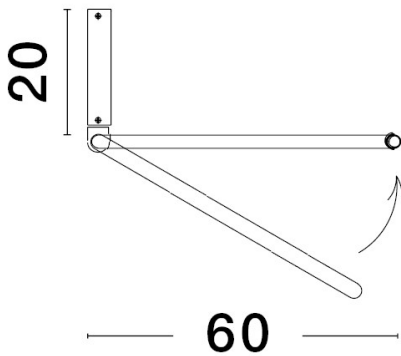

NOVA LUCE

PRODUCT DATASHEET

Version: 001

PRODUCT PHOTOGRAPH

GENERAL INFORMATION

Product Code	9085243
Collection	Decorative
Product Category	Suspension
Product Family	Garve
Mounting Location	Ceiling
Application Environment	Indoor

DIMENSION & WEIGHT

LxWxH (cm)	D: 60 H: 20
Cut out (cm)	N/A
Weight (Kgr)	0.8

MATERIAL & COLOR

Product Color	Sandy Black
Body Material	Aluminium

TECHNICAL DRAWING

APPLICATION & MOUNTING

Ambient Working Temp.	Max 45 oC
Type of Protection	IP20
Dimmable	Yes
Type of Dimming (Optional)	Triac
Mounting type	Ceiling
Mounting Depth (cm)	N/A
Led Module Replaceable	No
Light Source	LED

Power (Nominal)	35W
Input voltage (Nominal)	220-240Vac
Mains Frequency	50/60Hz

PHOTOMETRICAL DATA

Luminous Flux	1559 lm
Color Temperature	3000K
Light Color (Designation)	Warm White

WARRANTY

Warranty	3 Years
----------	----------------