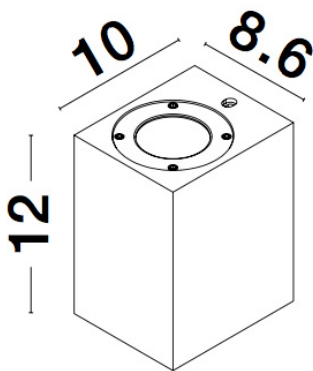

NOVA LUCE

PRODUCT DATASHEET

Version: 001

PRODUCT PHOTOGRAPH

TECHNICAL DRAWING

GENERAL INFORMATION

Product Code	9790541
Collection	Outdoor
Product Category	Wall
Product Family	FUENTO
Mounting Location	Wall
Application Environment	Outdoor

DIMENSION & WEIGHT

LxWxH (cm)	L: 8,6 W: 10 H: 12
Cut out (cm)	N/A
Weight (Kgr)	1.3

MATERIAL & COLOR

Product Color	White
Body Material	Sandstone & Acrylic

APPLICATION & MOUNTING

Ambient Working Temp.	(-15°C) ~ (+60°C)
Type of Protection	IP65
Dimmable	No
Type of Dimming (Optional)	N/A
Mounting type	Surface
Mounting Depth (cm)	N/A
Led Module Replaceable	Yes
Light Source	GU10