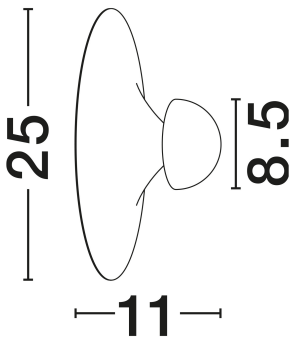

NOVA LUCE

PRODUCT DATASHEET

Version: 001

PRODUCT PHOTOGRAPH

TECHNICAL DRAWING

GENERAL INFORMATION

Product Code	9870051
Collection	Indoor
Product Category	Wall
Product Family	Edem
Mounting Location	Wall
Application Environment	Indoor
Specifications	N/A

DIMENSION & WEIGHT

LxWxH (cm)	D: 25 H: 11
Cut Out (cm)	N/A
Weight (Kgr)	0.6

MATERIAL & COLOR

Product Color	Bluish Gray
Body Material	Aluminium & Steel

APPLICATION & MOUNTING

Ambient Working Temp.	Max 45°C
Type of Protection	IP20
Dimmable	No
Type of Dimming	N/A
Mounting type	Surface
Mounting Depth (cm)	N/A
Led Module Replaceable	No
Light Source	LED

Power (Nominal)	9W
Input voltage (Nominal)	220-240V
Mains Frequency	50/60Hz

PHOTOMETRICAL DATA

Luminous Flux	315lm
Color Temperature	3000K
Light Color (Designation)	Warm White

WARRANTY

Warranty	3 Years
----------	----------------