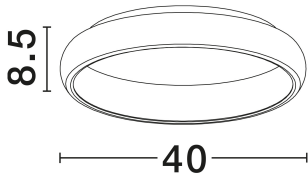

NOVA LUCE

PRODUCT DATASHEET

Version: 001

PRODUCT PHOTOGRAPH

GENERAL INFORMATION

Product Code	8105615
Collection	Indoor
Product Category	Ceiling
Product Family	Albi
Mounting Location	Ceiling
Application Environment	Indoor
Specifications	N/A

DIMENSION & WEIGHT

LxWxH (cm)	D: 41 H: 8.5
Cut Out (cm)	N/A
Weight (Kgr)	2.2

MATERIAL & COLOR

Product Color	Sandy Gray
Body Material	Aluminium & Acrylic

TECHNICAL DRAWING

APPLICATION & MOUNTING

Ambient Working Temp.	Max 45°C
Type of Protection	IP20
Dimmable	Yes
Type of Dimming	Triac
Mounting type	Surface
Mounting Depth (cm)	N/A
Led Module Replaceable	No
Light Source	LED